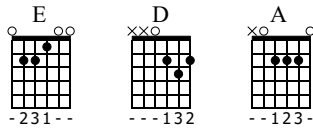

# Back In Black

Standard tuning

♩ = 96

1

E D D D A A A

*f*

TAB: 0 2 2 2 0 0 0 3 0 3 0 2 0

3

E D D D A A A

TAB: 0 2 2 2 0 0 0 2 4 2 0 2 1 2 2